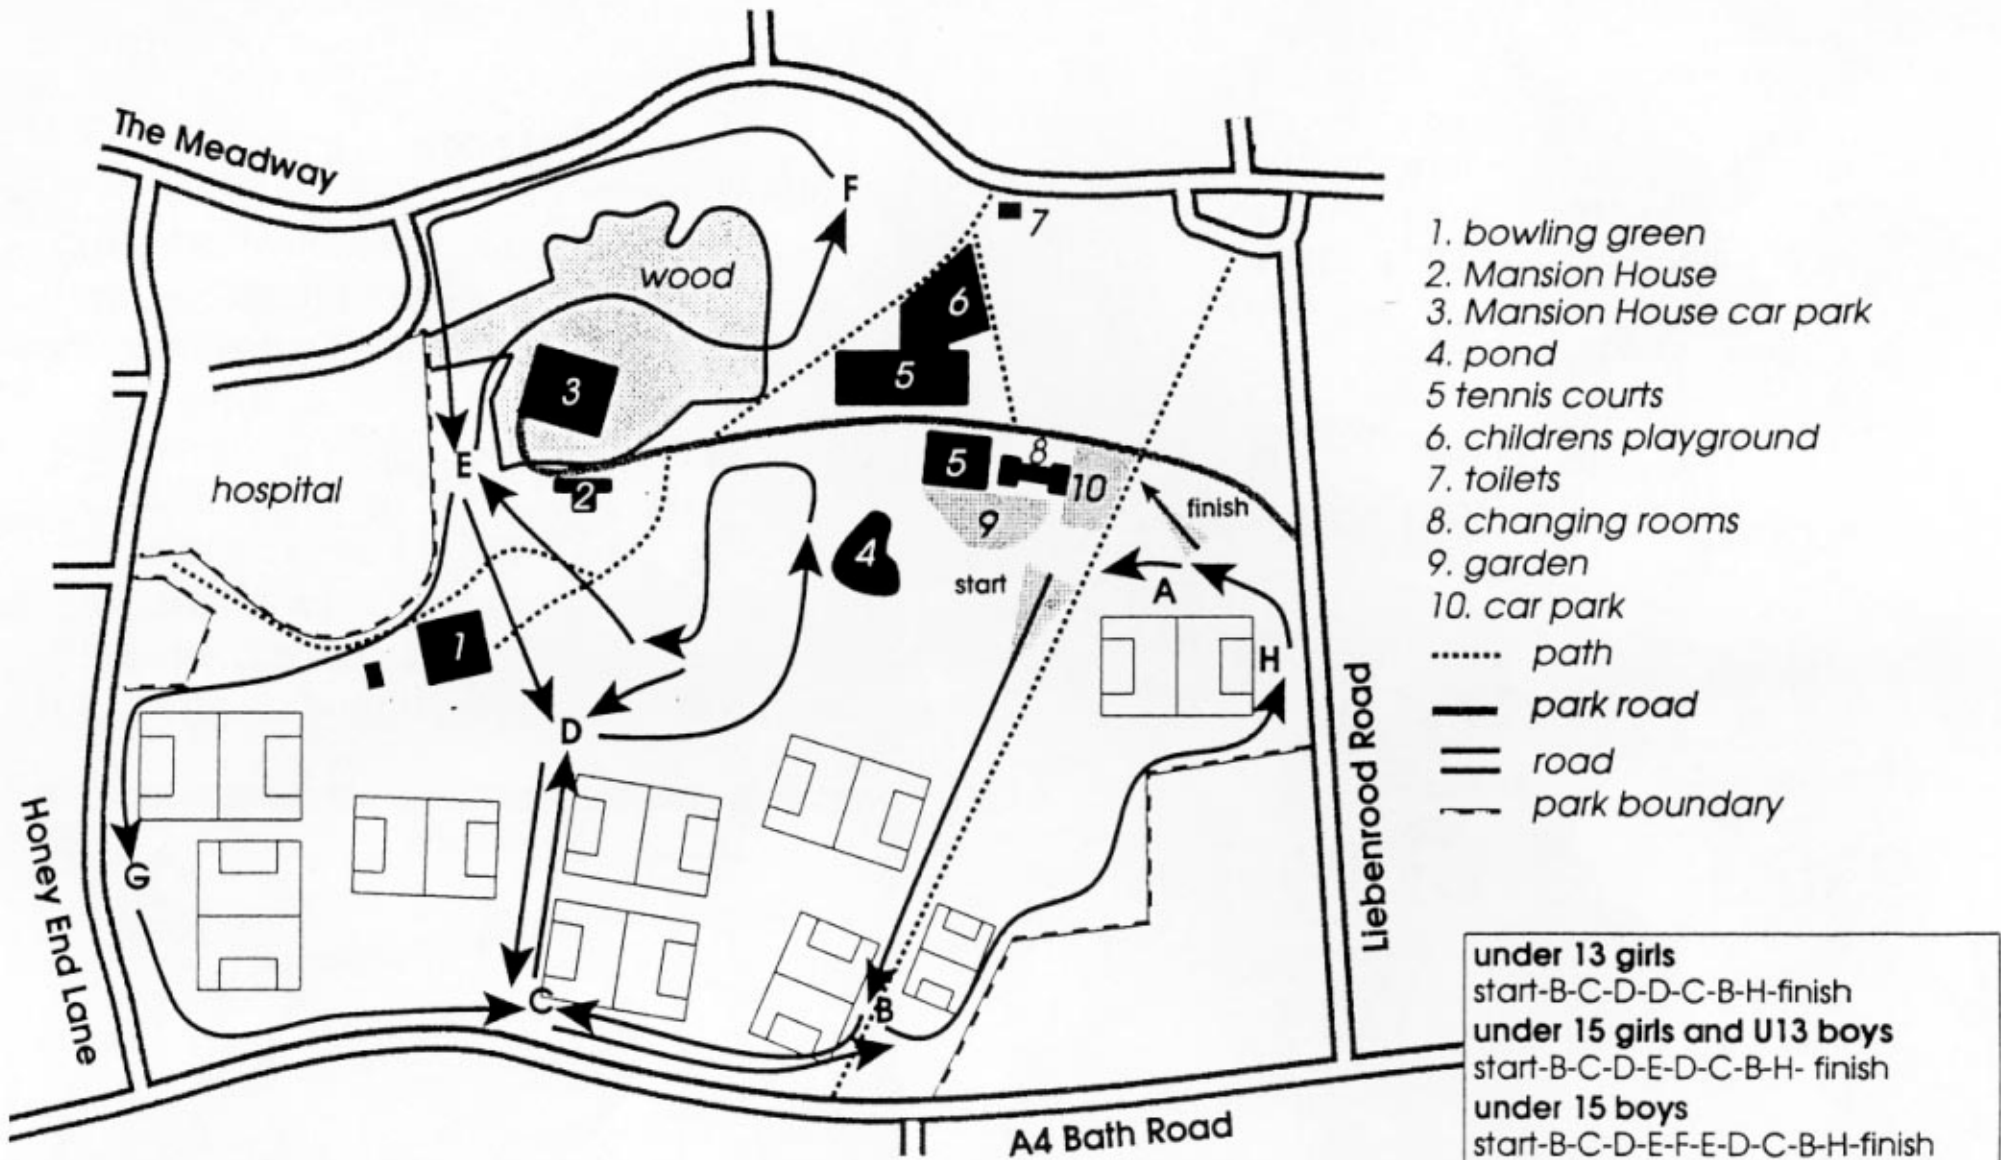

Hampshire League Cross Country

From south avoiding Reading town centre

- At M4 junction 11 take motorway west towards Newbury
- Leave at Junction 12
- A4 towards Reading
- Prospect Park is approximately two miles on left
- Main entrance in Liebenrod Road (shared with Mansion House Restuarant)
- Small car park next to changing rooms
- No coaches in park, turning will be difficult. Please use Liebenrod Road.

Prospect Park, Reading

Times of Races

U13G	12.45	U17G & SL	1.50
U13B	1.00	U17B	2.10
U15G	1.15	SM	2.30
U15B	1.35		

- From south avoiding Reading town centre**
- At M4 junction 11 take motorway west towards Newbury
 - Leave at Junction 12
 - A4 towards Reading
 - Prospect Park is approximately two miles on left
 - Main entrance in Liebenrod Road (shared with Mansion House Restuarant)
 - Small car park next to changing rooms
 - No coaches in park, turning will be difficult. Please use Liebenrod Road.

Prospect Park: Reading

Prospect Park