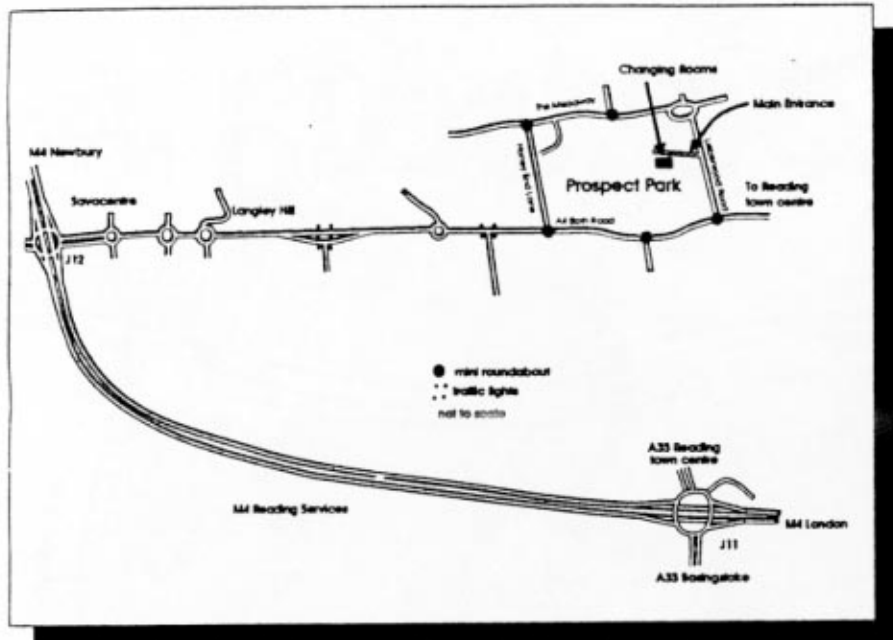

Hampshire League Cross Country

From south avoiding Reading town centre

- At M4 junction 11 take motorway west towards Newbury
- Leave at Junction 12
- A4 towards Reading
- Prospect Park is approximately two miles on left
- Main entrance in Liebenrod Road (shared with Mansion House Restuarant)
- Small car park next to changing rooms
- No coaches in park, turning will be difficult. Please use Liebenrod Road.

Prospect Park, Reading

Times of Races

U13G	12.45	U17G & SL	1.50
U13B	1.00	U17B	2.10
U15G	1.15	SM	2.30
U15B	1.35		

- From south avoiding Reading town centre**
- At M4 junction 11 take motorway west towards Newbury
 - Leave at Junction 12
 - A4 towards Reading
 - Prospect Park is approximately two miles on left
 - Main entrance in Liebenrod Road (shared with Mansion House Restuarant)
 - Small car park next to changing rooms
 - No coaches in park, turning will be difficult. Please use Liebenrod Road.