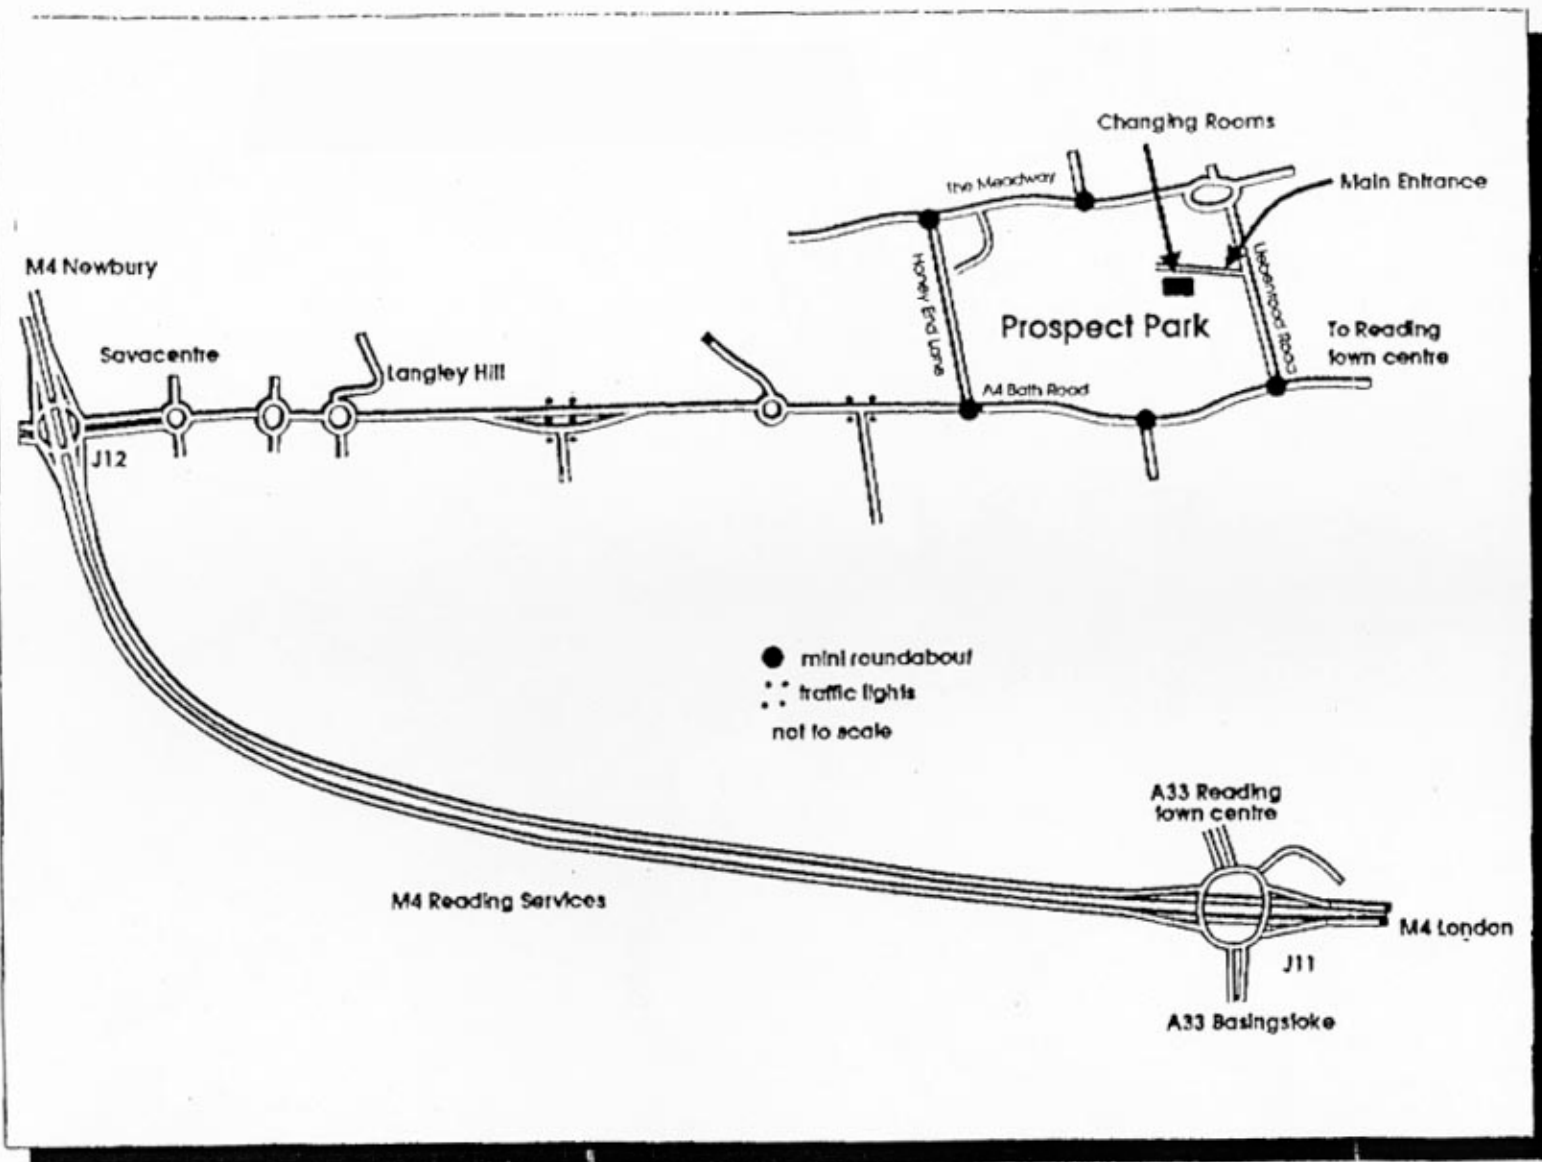

Hampshire League Cross Country

From south avoiding Reading town centre

- At M4 junction 11 take motorway west towards Newbury
- Leave at Junction 12
- A4 towards Reading
- Prospect Park is approximately two miles on left
- Main entrance in Liebenrod Road (shared with Mansion House Restuarant)
- Small car park next to changing rooms
- No coaches in park, turning will be difficult. Please use Liebenrod Road.

Prospect Park, Reading

Times of Races

U13G	12.45	U17G & SL	1.50
U13B	1.00	U17B	2.10
U15G	1.15	SM	2.30
U15B	1.35		

- From south avoiding Reading town centre**
- At M4 junction 11 take motorway west towards Newbury
 - Leave at Junction 12
 - A4 towards Reading
 - Prospect Park is approximately two miles on left
 - Main entrance in Liebenrod Road (shared with Mansion House Restuarant)
 - Small car park next to changing rooms
 - No coaches in park, turning will be difficult. Please use Liebenrod Road.